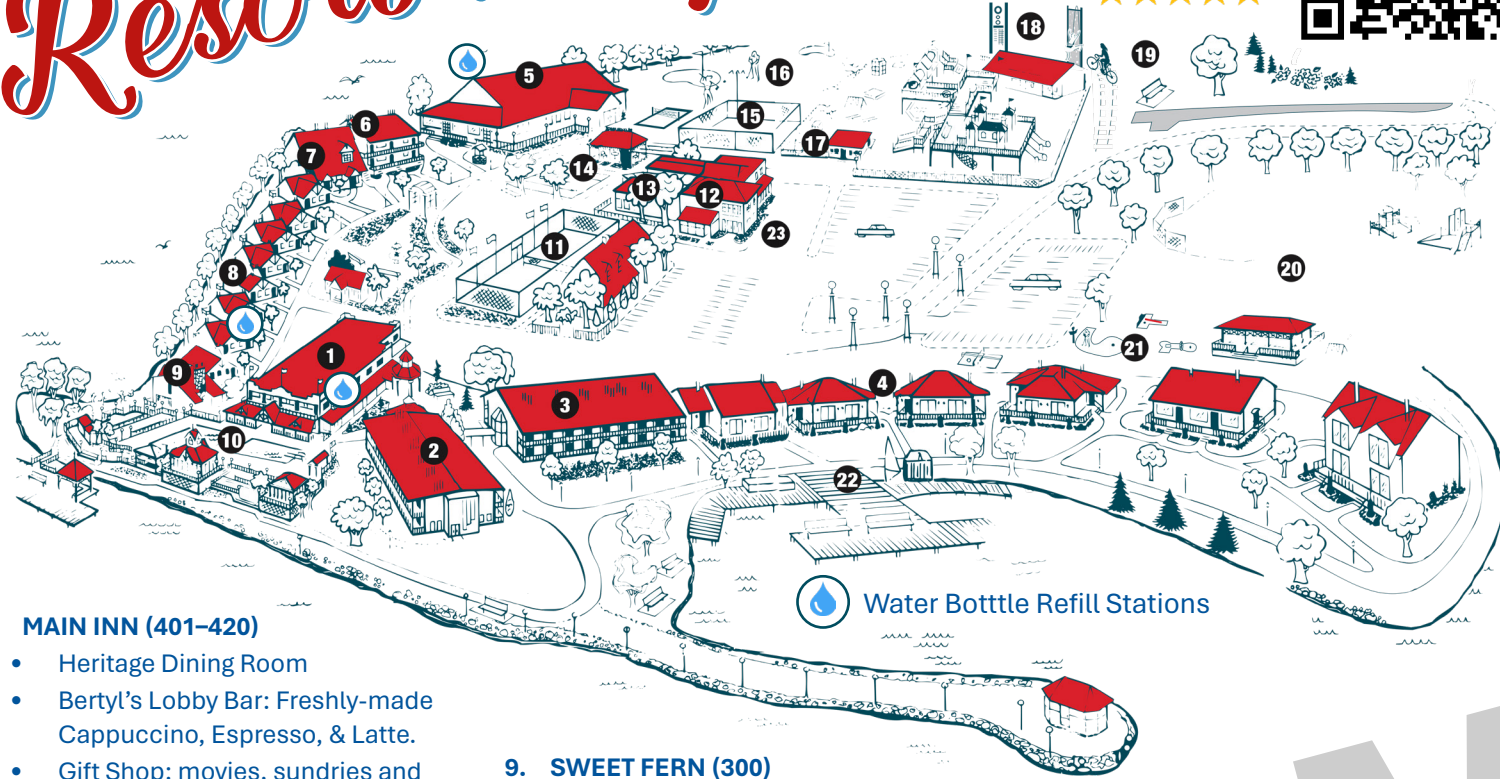

# Resort Map

## 2. HEARTHSTONE INN (600-629)

- Simcoe, Huronia and Mara Activity Rooms.
- Ice Machine & Microwave located on Middle Floor at the far end.

## 21. MINI PUTT & TRAMPOLINE PAVILLION

- Putters available at Boat Docks.

## 22. BOAT DOCKS

- Canoes, Kayaks, Paddle Boats & Boards, and Fishing.
- Open 9 am - 5 pm daily Closed 12 pm - 1 pm