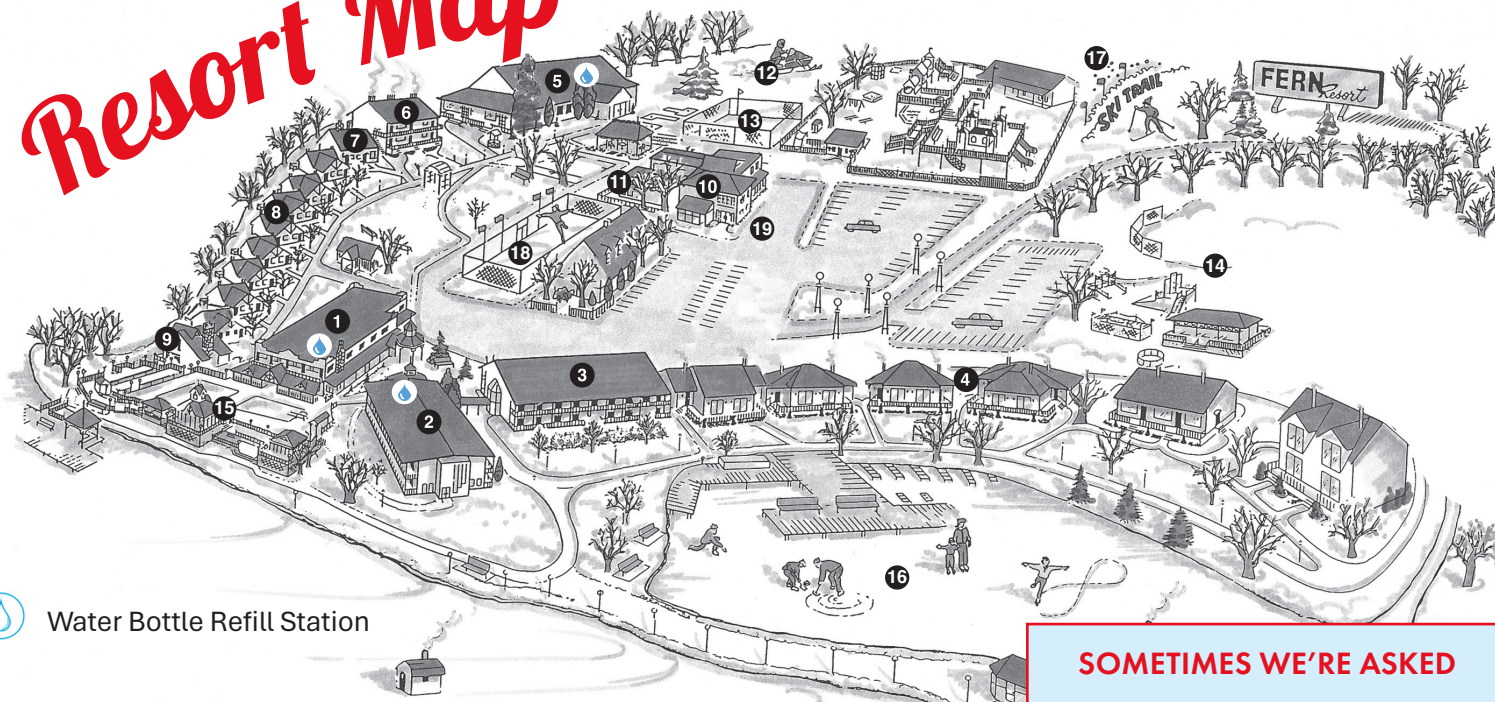

Resort Map

Water Bottle Refill Station

1. MAIN INN (401-420)

- Heritage Dining Room
- Bertyl's Lobby Bar:
- Freshly-made Cappuccino, Espresso, & Latte.
- Gift Shop: movie rentals, toys, sundries and clothing,
- Front Desk: office hours from 8:00am to 11:00pm, Night Staff available from 11:00pm to 8:00am.
- Coffee Station: open 24 hours.
- Pool Towels: available at the Front Desk.
- Ice Machine and Microwave: lobby area & upstairs.

2. HEARTHSIDE INN (600-629)

- Playvillage – Huronia Room
- Simcoe and Mara Activity Rooms.
- Ice Machine and Microwave located on Middle Floor at the far end.

3. FIRESIDE INN (101-219)

- Meeting Rooms 110 & 108.
- Ice Machine and Microwave located on First Floor at the Bayshore end.

4. BAYSHORE COTTAGES (331-342)

5. MARY LOU'S & BERGWEN'S

- Ski Shop – 9:30 am - 5:30 pm. (Closed 12 - 1 pm) Equipment sign-out and return.
- Bar and Snack Bar.
- Entertainment and Billiards, Ping Pong, Retro Video Arcade.

8:30 pm JOHN PARK - THE FUNNY WAITER SHOW — See a spine-tingling plate spinning finale (nine at once!), marshmallows as airborne appetizers, an epic water drinking duel, bottle juggling, and the hilarious "chicken or beef" routine. Meet in Bergwen's.