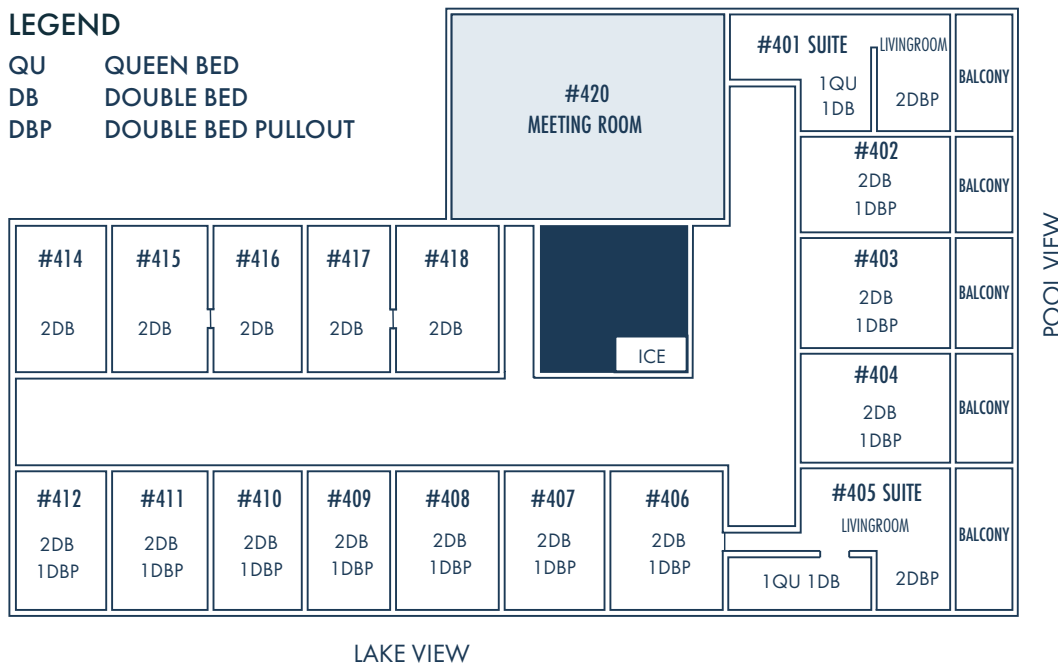

LEGEND

QU QUEEN BED
DB DOUBLE BED
DBP DOUBLE BED PULLOUT