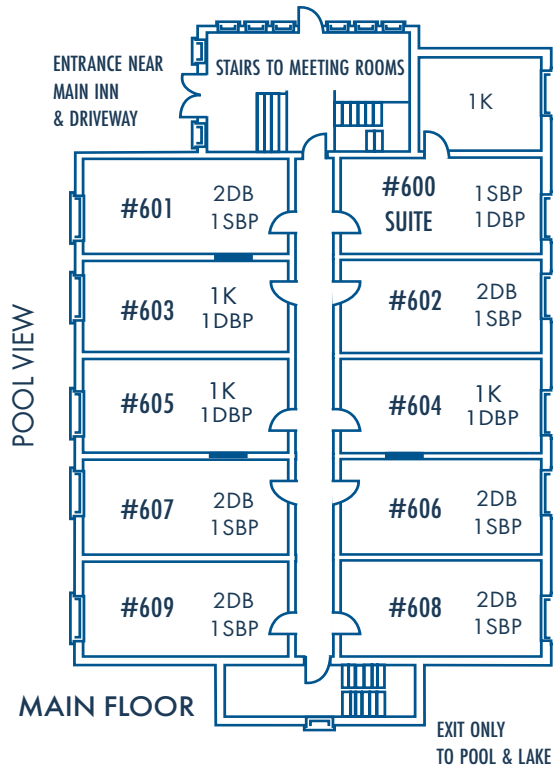

THE MAIN INN

The Main Inn rooms are conveniently located in the same building as our Heritage Dining Room and Bertyl's Bar. All rooms and suites are located on the second floor of our two storey main building and each has a gas burning fireplace and a wet bar.

1. _____
2. _____

#418 (2 Double)

1. _____
2. _____

HEARTHSTONE INN

Situated next to the Main Inn, Hearthside Inn's rooms offer the option of views over the bay or over our pool deck. All rooms have a wood-burning fireplace, and some rooms are connecting.

ROOM TYPES

- Bay view suites (Type 12)
- Bay view rooms (Type 14)
- Pool view rooms (Type 15)
- Connecting Rooms

LEGEND

- K KING BED
- QU QUEEN BED
- DB DOUBLE BED
- SBP SINGLE BED PULLOUT
- DBP DOUBLE BED PULLOUT