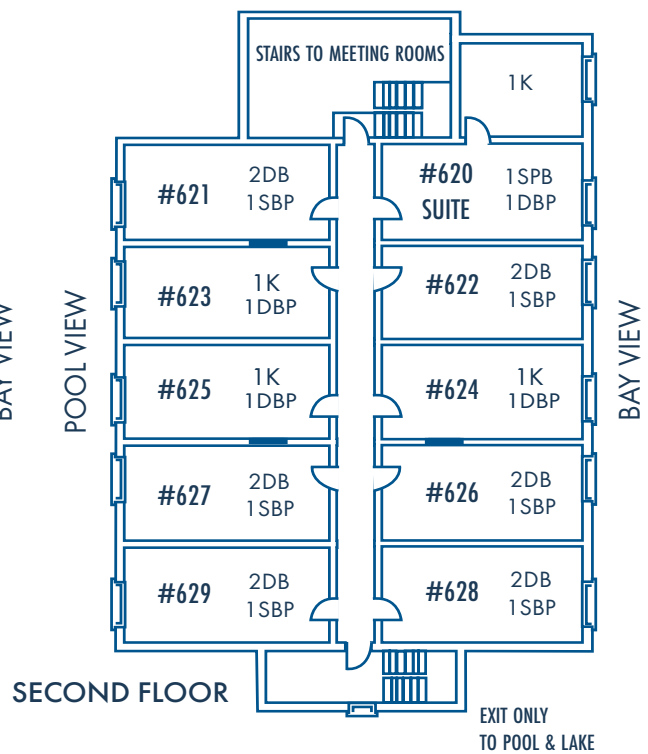

THE MAIN INN

The Main Inn rooms are conveniently located in the same building as our Heritage Dining Room and Bertyl's Bar. All rooms and suites are located on the second floor of our two storey main building and each has a gas burning fireplace and a wet bar.

1. _____
2. _____

#418 (2 Double)

1. _____
2. _____

HEARTHSTONE INN

Situated next to the Main Inn, Hearthside Inn's rooms offer the option of views over the bay or over our pool deck. All rooms have a wood-burning fireplace, and some rooms are connecting.

ROOM TYPES

- Bay view suites (Type 12)
- Bay view rooms (Type 14)
- Pool view rooms (Type 15)
- Connecting Rooms

LEGEND

- K KING BED
- QU QUEEN BED
- DB DOUBLE BED
- SBP SINGLE BED PULLOUT
- DBP DOUBLE BED PULLOUT