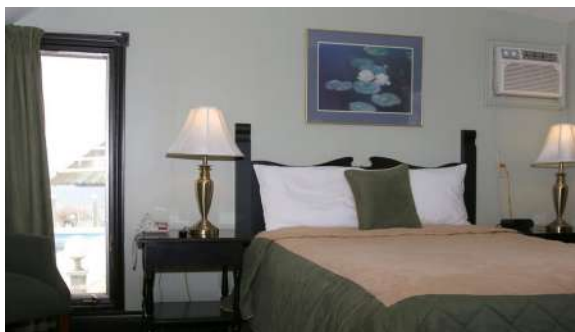

ROOM TYPE

- 3-room lakeview cottage (Type 1)

ROOM ASSIGNMENTS

#300 1 Queen/2 Double/1 Double Pullout

1. _____
2. _____
3. _____

TWIN FERN COTTAGES

Semi-detached 2-storey lakeside cottages with 2 bedrooms just 15 feet from the lakeshore with wood-burning fireplace and private deck.